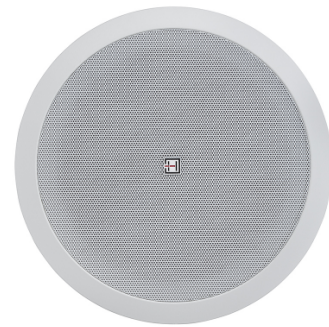

## **GALA-840XW**

### **8" 2-Way Coaxial Ceiling Speaker**

GALA X Series offers powerful and accurate coaxial loudspeakers with woofer diameters ranging from 5,25" to 8", and powers from 20W to 40W RMS. They can be used with standard 70/100V professional amplifiers, and provide transparent and brilliant sound. They are therefore suitable for any application of music distribution at higher volume levels. The housing of GALA X speakers is made of high quality ABS. They also feature 0.5" Mylar-dome tweeters, polypropylene enforced woofers, and aluminum removable grille, which make these speakers suitable for humid environments. Installation is very easy, thanks to the quick mounting system with 4 screws. These screws are hidden behind the grill, and offer an elegant and minimalist design. The built-in line transformers allow the use with 70/100V lines, and offer two power taps to better adapt to different speaker arrangement and amplifier powers. They come in white color, but can be painted in any color.

### Key features

2-Way Coaxial Loudspeaker

---

Suitable for Humid Environments

---

8" (203mm) Woofer

---

40W RMS Power

## Specifications

<b>Speaker Type</b>	2-Way Passive, Coaxial
<b>Line Voltage</b>	70V/100V
<b>Line Transformer</b>	Built-in, 2 power taps
<b>100V Power</b>	20W/40W
<b>70V Power</b>	10W/20W
<b>Frequency Response (-10dB)</b>	55Hz-18.5kHz
<b>Sensitivity (1w/1m)</b>	89dB
<b>Woofers</b>	8" (203 mm), PP cone
<b>Tweeter</b>	0.5" (13mm), Mylar dome
<b>Housing</b>	PP, paintable
<b>IP Rate (speaker installed)</b>	IP54
<b>Mounting</b>	Quick mounting system with 4 screws
<b>Grille</b>	Perforated steel with acoustic transparent foam inside, paintable
<b>Color</b>	White
<b>Cutout Size</b>	Ø 246 mm
<b>Product Size (WxDxH)</b>	Ø 276 x 105 mm
<b>Speaker Weight</b>	1.77 kg
<b>Packing Size (WxDxH)</b>	280 x 115 x 280 mm
<b>Packing Weight</b>	2 kg