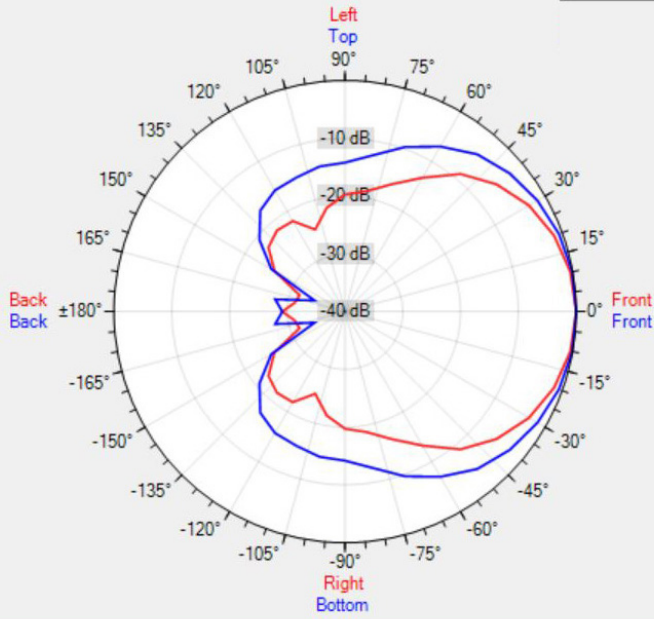

The MPLT32-G loudspeaker can be painted in any colour.

TECHNICAL SPECIFICATIONS

height in mm	250	width in mm	360
depth in mm	290	loudspeaker system	2-way
woofer size in inch	6.5	tweeter size in inch	1
mounting system	U-bracket	colour	grey
100V transformer power taps in watts	32 - 16 - 8 - 4	SPL 1W/1m in dB	98
max SPL 1m in dB	113	frequency response in Hz	75 - 18 k
main construction material	ABS plastic	IP rating	66
applicable low impedance	no	applicable in 100V	yes
Horizontal dispersion angle 1000 Hz	105°	Vertical dispersion angle 1000 Hz	140°
closest RAL colour (subject to deviations)	RAL9006	Net weight product (kg)	3.00

POLAR PLOTS

Data Shown: MPLT32 (Apart Audio)
Display Parameters: Frequency: 1000Hz (1/24th Octave)

Horizontal
Vertical

Data Shown: MPLT32 (Apart Audio)
Display Parameters: Frequency: 2000Hz (1/24th Octave)

Horizontal
Vertical

Data Shown: MPLT32 (Apart Audio)
Display Parameters: Frequency: 4000Hz (1/24th Octave)

Horizontal
Vertical

Data Shown: MPLT32 (Apart Audio)
Display Parameters: Frequency: 8000Hz (1/24th Octave)