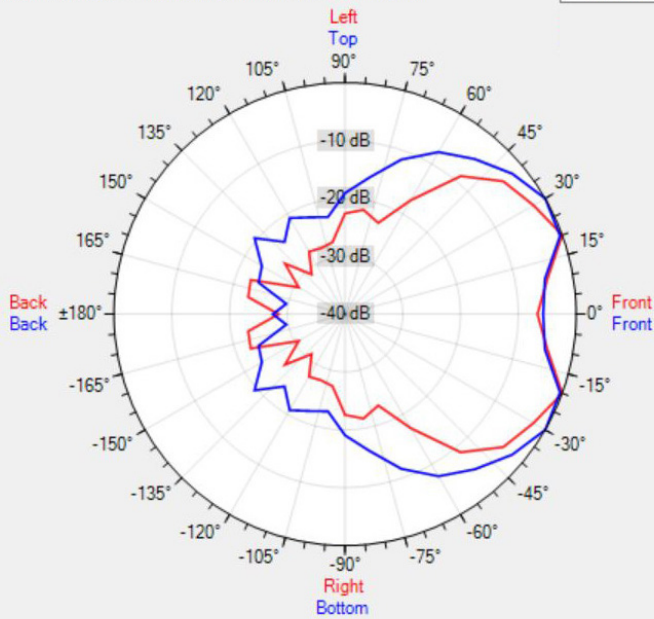

The MPLT32-G loudspeaker can be painted in any colour.

TECHNICAL SPECIFICATIONS

height in mm	250	width in mm	360
depth in mm	290	loudspeaker system	2-way
woofer size in inch	6.5	tweeter size in inch	1
mounting system	U-bracket	colour	grey
100V transformer power taps in watts	32 - 16 - 8 - 4	SPL 1W/1m in dB	98
max SPL 1m in dB	113	frequency response in Hz	75 - 18 k
main construction material	ABS plastic	IP rating	66
applicable low impedance	no	applicable in 100V	yes
Horizontal dispersion angle 1000 Hz	105°	Vertical dispersion angle 1000 Hz	140°
closest RAL colour (subject to deviations)	RAL9006	Net weight product (kg)	3.00

POLAR PLOTS

Data Shown: MPLT32 (Apart Audio)
Display Parameters: Frequency: 1000Hz (1/24th Octave)

Horizontal
Vertical

Data Shown: MPLT32 (Apart Audio)
Display Parameters: Frequency: 2000Hz (1/24th Octave)

Horizontal
Vertical

Data Shown: MPLT32 (Apart Audio)
Display Parameters: Frequency: 4000Hz (1/24th Octave)

Horizontal
Vertical

Data Shown: MPLT32 (Apart Audio)
Display Parameters: Frequency: 8000Hz (1/24th Octave)