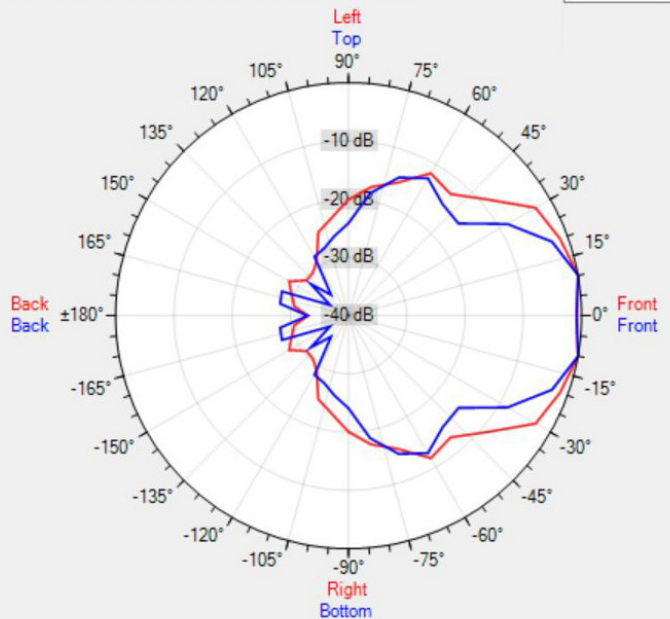

The MPLT32-G loudspeaker can be painted in any colour.

TECHNICAL SPECIFICATIONS

height in mm	250	width in mm	360
depth in mm	290	loudspeaker system	2-way
woofer size in inch	6.5	tweeter size in inch	1
mounting system	U-bracket	colour	grey
100V transformer power taps in watts	32 - 16 - 8 - 4	SPL 1W/1m in dB	98
max SPL 1m in dB	113	frequency response in Hz	75 - 18 k
main construction material	ABS plastic	IP rating	66
applicable low impedance	no	applicable in 100V	yes
Horizontal dispersion angle 1000 Hz	105°	Vertical dispersion angle 1000 Hz	140°
closest RAL colour (subject to deviations)	RAL9006	Net weight product (kg)	3.00

POLAR PLOTS

Data Shown: MPLT32 (Apart Audio)
Display Parameters: Frequency: 1000Hz (1/24th Octave)

Horizontal
Vertical

Data Shown: MPLT32 (Apart Audio)
Display Parameters: Frequency: 2000Hz (1/24th Octave)

Horizontal
Vertical

Data Shown: MPLT32 (Apart Audio)
Display Parameters: Frequency: 4000Hz (1/24th Octave)

Horizontal
Vertical

Data Shown: MPLT32 (Apart Audio)
Display Parameters: Frequency: 8000Hz (1/24th Octave)

Horizontal
Vertical

[MORE PICTURES](#)