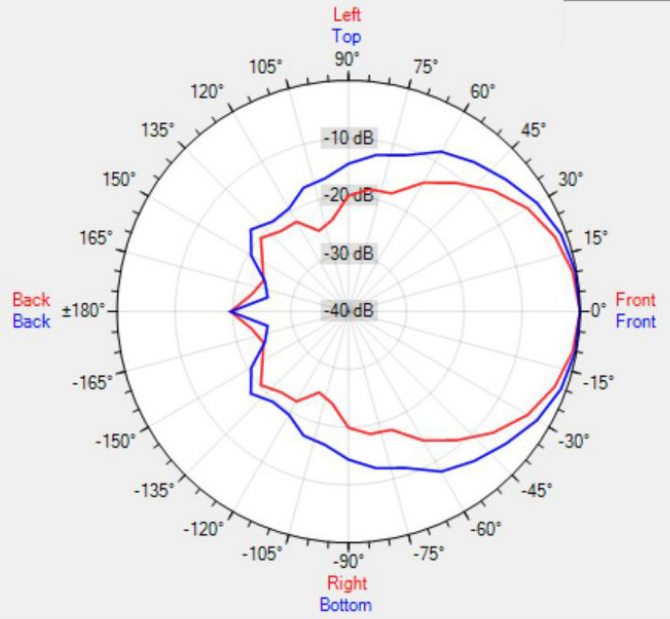

The MPLT32-G loudspeaker can be painted in any colour.

TECHNICAL SPECIFICATIONS

height in mm	250	width in mm	360
depth in mm	290	loudspeaker system	2-way
woofer size in inch	6.5	tweeter size in inch	1
mounting system	U-bracket	colour	grey
100V transformer power taps in watts	32 - 16 - 8 - 4	SPL 1W/1m in dB	98
max SPL 1m in dB	113	frequency response in Hz	75 - 18 k
main construction material	ABS plastic	IP rating	66
applicable low impedance	no	applicable in 100V	yes
Horizontal dispersion angle 1000 Hz	105°	Vertical dispersion angle 1000 Hz	140°
closest RAL colour (subject to deviations)	RAL9006	Net weight product (kg)	3.00

POLAR PLOTS

Data Shown: MPLT32 (Apart Audio)
Display Parameters: Frequency: 1000Hz (1/24th Octave)

Horizontal
Vertical

Data Shown: MPLT32 (Apart Audio)
Display Parameters: Frequency: 2000Hz (1/24th Octave)

Horizontal
Vertical

Data Shown: MPLT32 (Apart Audio)
Display Parameters: Frequency: 4000Hz (1/24th Octave)

Horizontal
Vertical

Data Shown: MPLT32 (Apart Audio)
Display Parameters: Frequency: 8000Hz (1/24th Octave)