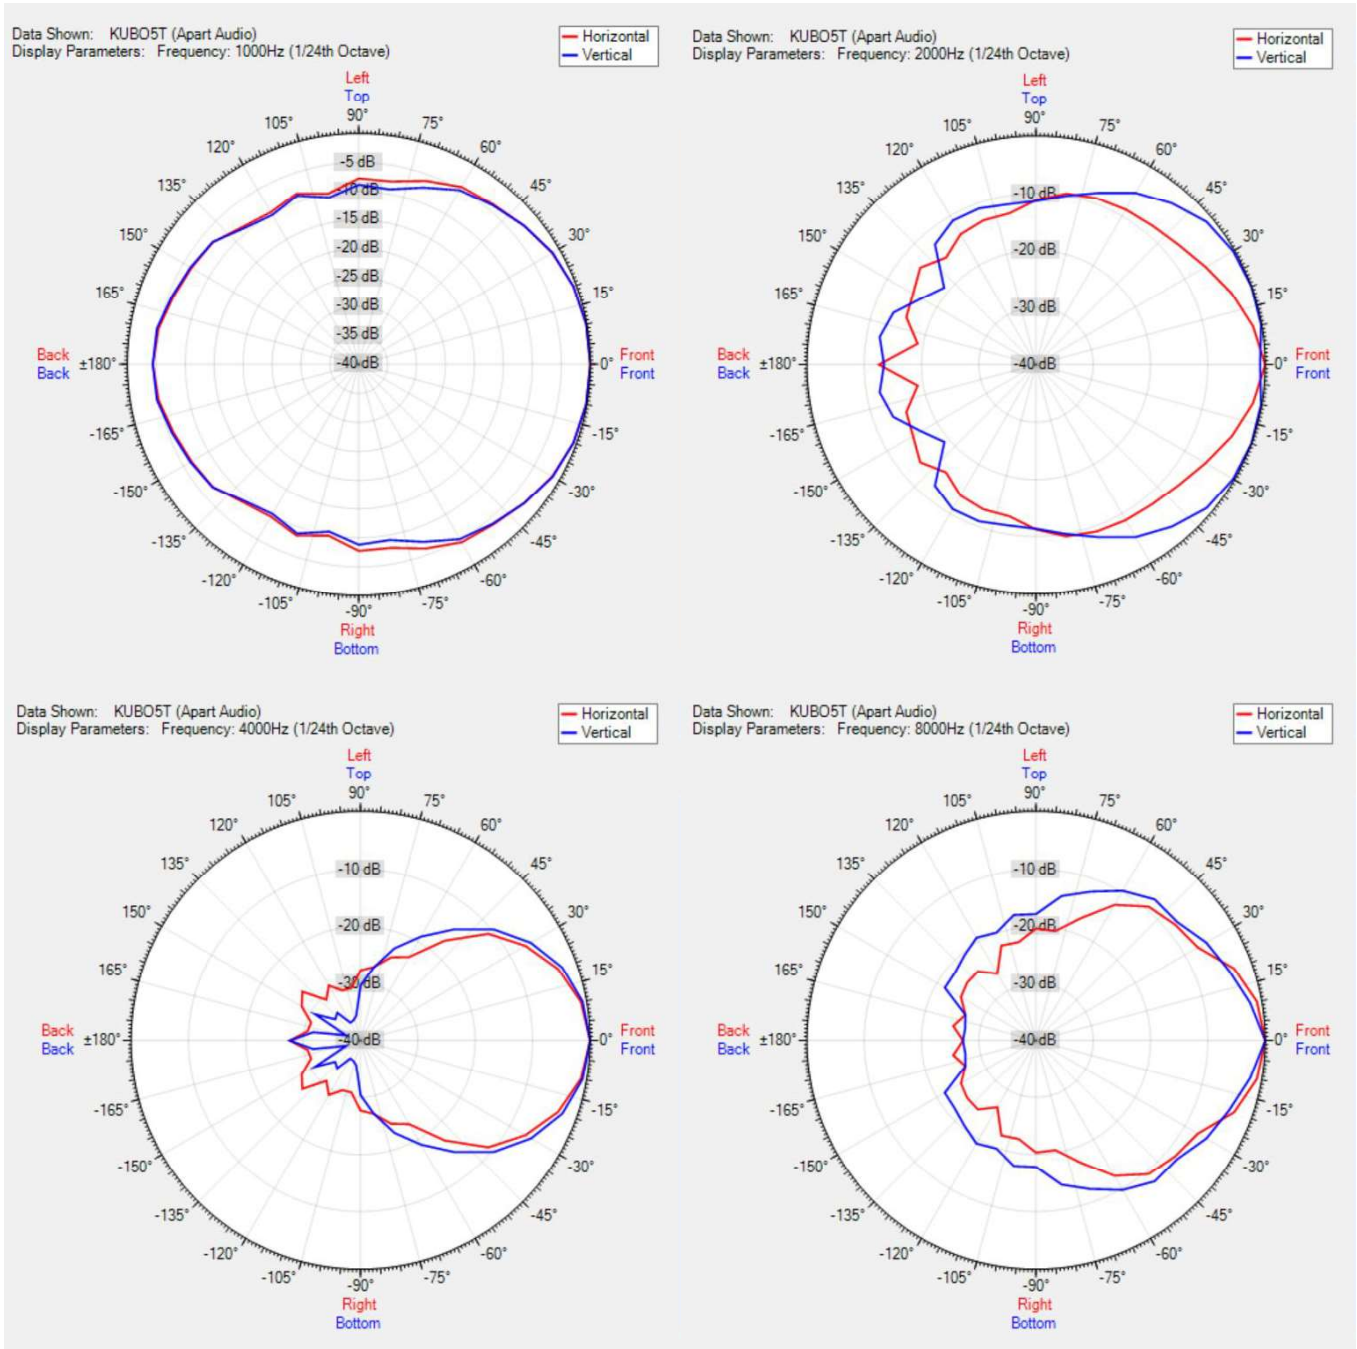

KUBO5T-BL

5.25" Compact design two-way
loudspeaker, black

The stylish and subtle cube-shaped designed KUBO5T is a 5.25" two-way compact loudspeaker with bass reflex port. It can be used as a 70/100 volt or low impedance 16 ohms loudspeaker producing up to 80 watts dynamic power. The K-Mount bracket offers easy cable management and 140° vertical or horizontal mounting flexibility. Combined with the special designed fixing K-bolts you can install the loudspeaker in a safe and comfortable way on any type of wall or ceiling.

Easy daisy chaining of multiple KUBO loudspeakers can be done via the in & link connection with euroblock connectors. The installer friendly end-caps, held in place by 14 integrated strong neodymium magnets, hide all connections and bracket hardware on both sides. This top-notch product offers amazing sound quality and performance in a discrete and neutral housing fitting any kind of interior.

TECHNICAL SPECIFICATIONS

height in mm	155	width in mm	164
depth in mm	136	loudspeaker system	2-way
woofer size in inch	5.25	woofer cone material	coated paper
tweeter size in inch	1	mounting system	U-bracket
colour	black / white	100V transformer power taps in watts	30 - 15 - 6 - 3
70V transformer power taps in watts	30 - 15 - 7.5 - 3 - 1.5	impedance (ohms)	16
low impedance dynamic power in watts	80	low impedance RMS power in watts	50
SPL 1W/1m in dB	92	max SPL 1m in dB	106
frequency response in Hz	94 - 20K	main construction material	ABS plastic
grille main material	steel	IP rating	
Horizontal dispersion angle 1000 Hz	180°	Vertical dispersion angle 1000 Hz	180°
closest RAL colour (subject to deviations)	RAL9016 (W) / RAL9011 (BL)	Net weight product (kg)	2,05

POLAR PLOTS