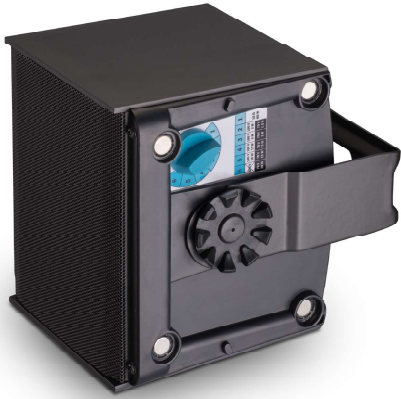

MORE PICTURES