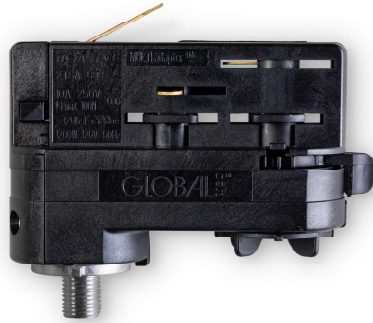

KUBO5T-BL

5.25" Compact design two-way
loudspeaker, black

The stylish and subtle cube-shaped designed KUBO5T is a 5.25" two-way compact loudspeaker with bass reflex port. It can be used as a 70/100 volt or low impedance 16 ohms loudspeaker producing up to 80 watts dynamic power. The K-Mount bracket offers easy cable management and 140° vertical or horizontal mounting flexibility. Combined with the special designed fixing K-bolts you can install the loudspeaker in a safe and comfortable way on any type of wall or ceiling.

Easy daisy chaining of multiple KUBO loudspeakers can be done via the in & link connection with euroblock connectors. The installer friendly end-caps, held in place by 14 integrated strong neodymium magnets, hide all connections and bracket hardware on both sides. This top-notch product offers amazing sound quality and performance in a discrete and neutral housing fitting any kind of interior.

POLAR PLOTS

MORE PICTURES

ACCESSORIES

LRAPRE-BL

Premium light rail adaptor KUBO3/5,SDQ5P,OVO5, pack of 2

LRBAS-BL

Basic light rail adaptor KUBO3/5, SDQ5P, OVO5, pack of 10