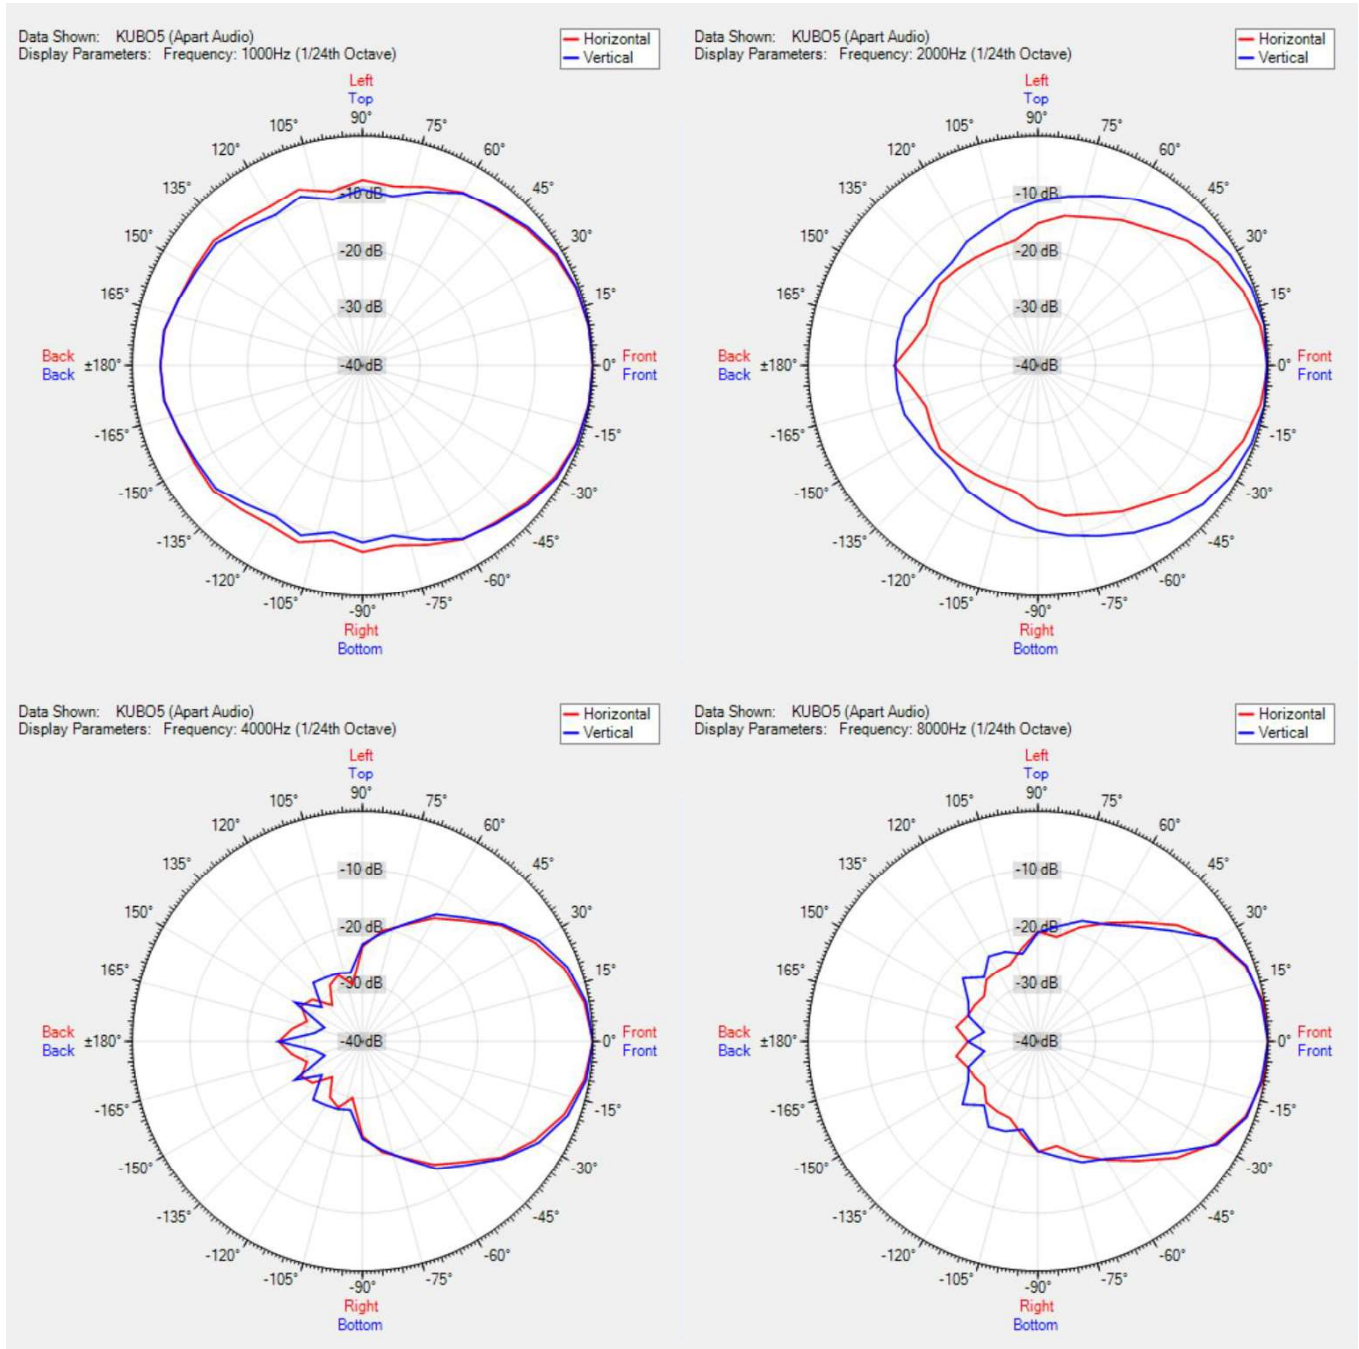

KUBO5-BL

5.25" Compact design two-way loudspeaker, black

KUBO5 is a 5.25" two-way loudspeaker with integrated bass reflex port providing a dynamic and fast bass response. The unseen original and timeless KUBO cabinet produces 80 watts dynamic power at 8 ohms. Multiple KUBO loudspeakers can easily be daisy chained via the in & link connection with euroblock connectors.

The K-Mount bracket & fixing K-bolts offer a safe and comfortable loudspeaker hook-up. The easy cable management and 140° vertical or horizontal mounting possibility allows you to install the KUBO5 everywhere on any type of wall or ceiling. The intuitive end-caps are very installer-friendly and are kept in place by 14 integrated strong neodymium magnets, hiding all connections and bracket hardware on both sides. KUBO will blend audio in with any kind of interior and architect designed environment.

TECHNICAL SPECIFICATIONS

height in mm	155	width in mm	164
depth in mm	136	loudspeaker system	2-way
woofer size in inch	5.25	woofer cone material	coated paper
tweeter size in inch	1	mounting system	U-bracket
colour	black / white	impedance (ohms)	8
low impedance dynamic power in watts	80	low impedance RMS power in watts	50
SPL 1W/1m in dB	92	max SPL 1m in dB	106
frequency response in Hz	94 - 20K	main construction material	ABS plastic
grille main material	steel	IP rating	
Horizontal dispersion angle 1000 Hz	180°	Vertical dispersion angle 1000 Hz	180°
closest RAL colour (subject to deviations)	RAL9016 (W) / RAL9011 (BL)	Net weight product (kg)	1,70

POLAR PLOTS