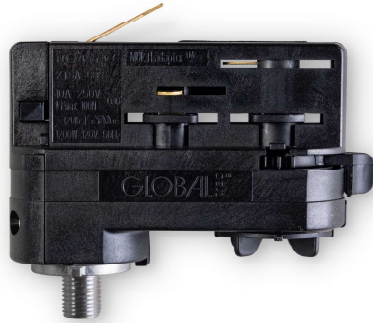

KUBO5-BL

5.25" Compact design two-way loudspeaker, black

KUBO5 is a 5.25" two-way loudspeaker with integrated bass reflex port providing a dynamic and fast bass response. The unseen original and timeless KUBO cabinet produces 80 watts dynamic power at 8 ohms. Multiple KUBO loudspeakers can easily be daisy chained via the in & link connection with euroblock connectors.

The K-Mount bracket & fixing K-bolts offer a safe and comfortable loudspeaker hook-up. The easy cable management and 140° vertical or horizontal mounting possibility allows you to install the KUBO5 everywhere on any type of wall or ceiling. The intuitive end-caps are very installer-friendly and are kept in place by 14 integrated strong neodymium magnets, hiding all connections and bracket hardware on both sides. KUBO will blend audio in with any kind of interior and architect designed environment.

TECHNICAL SPECIFICATIONS

height in mm	155	width in mm	164
depth in mm	136	loudspeaker system	2-way
woofer size in inch	5.25	woofer cone material	coated paper
tweeter size in inch	1	mounting system	U-bracket
colour	black / white	impedance (ohms)	8
low impedance dynamic power in watts	80	low impedance RMS power in watts	50
SPL 1W/1m in dB	92	max SPL 1m in dB	106
frequency response in Hz	94 - 20K	main construction material	ABS plastic
grille main material	steel	IP rating	
Horizontal dispersion angle 1000 Hz	180°	Vertical dispersion angle 1000 Hz	180°
closest RAL colour (subject to deviations)	RAL9016 (W) / RAL9011 (BL)	Net weight product (kg)	1,70

POLAR PLOTS

MORE PICTURES

ACCESSORIES

LRAPRE-BL

Premium light rail adaptor KUBO3/5,SDQ5P,OVO5, pack of 2

LRBAS-BL

Basic light rail adaptor KUBO3/5, SDQ5P, OVO5, pack of 10